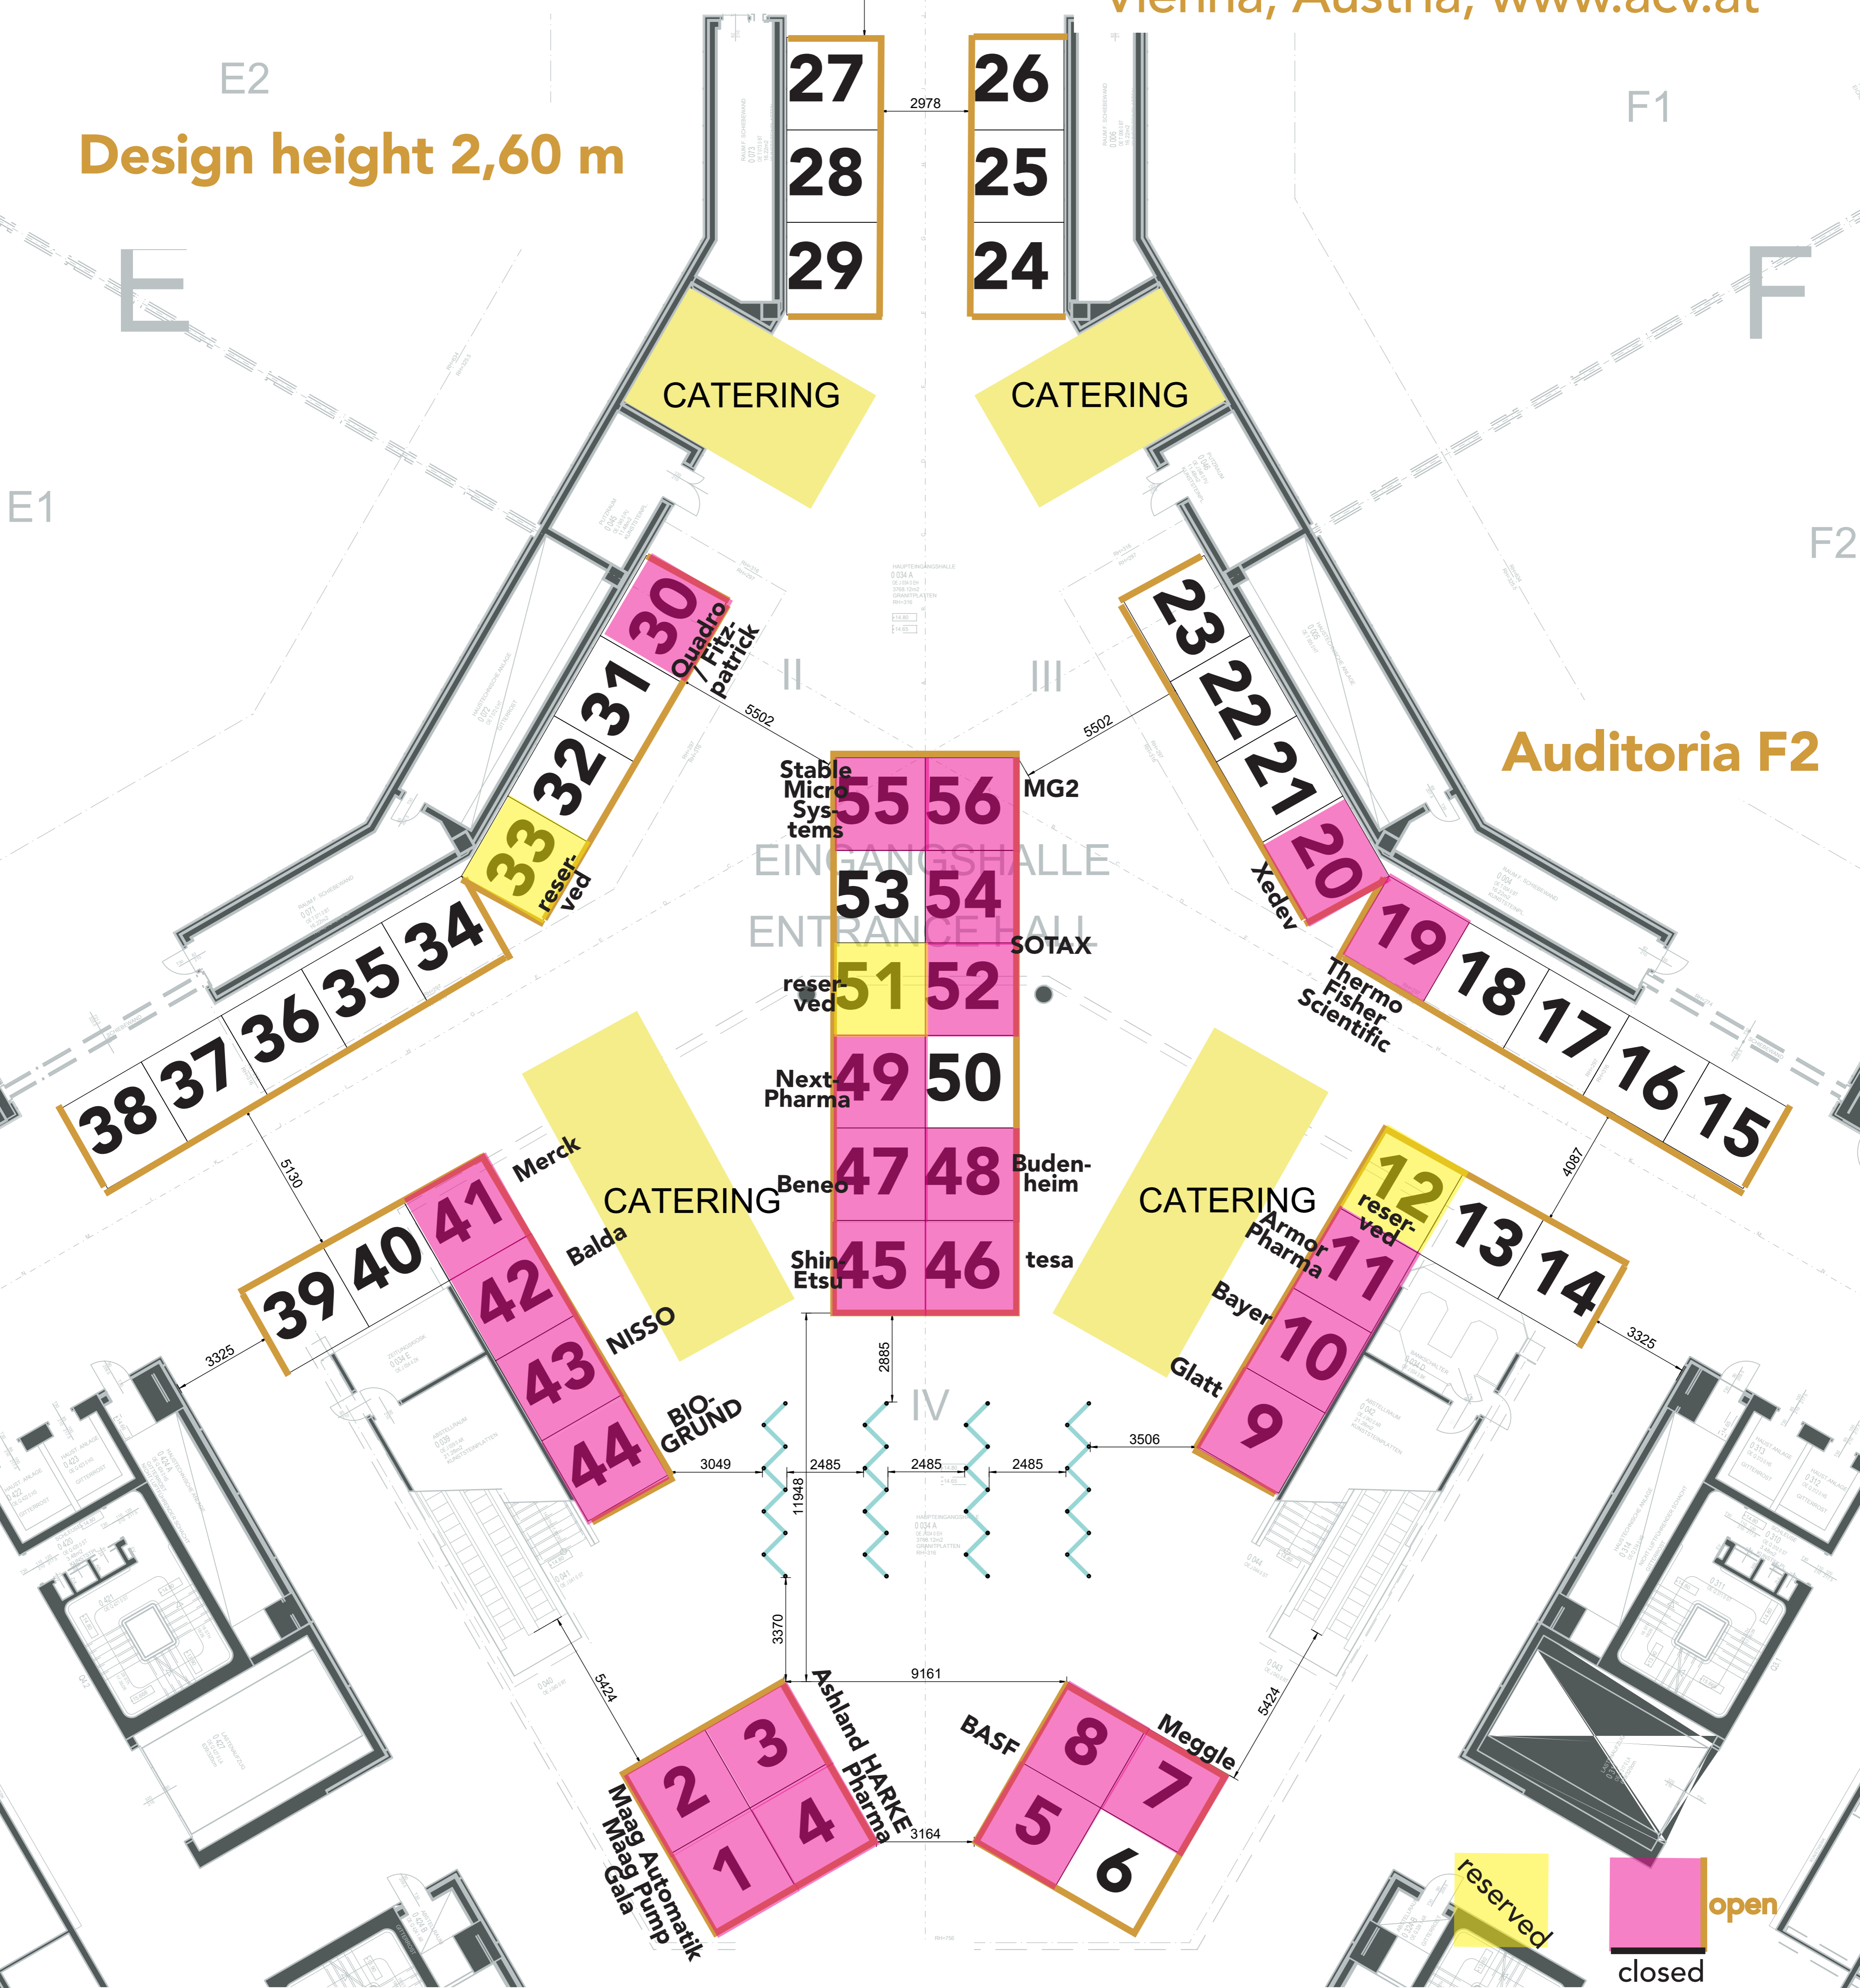

FLOOR 0

Design height 2,60 m

Floor 0
Floor 1

Auditoria F2
Auditoria N

Floor 1
Floor 2

Auditoria M
Plenary
A