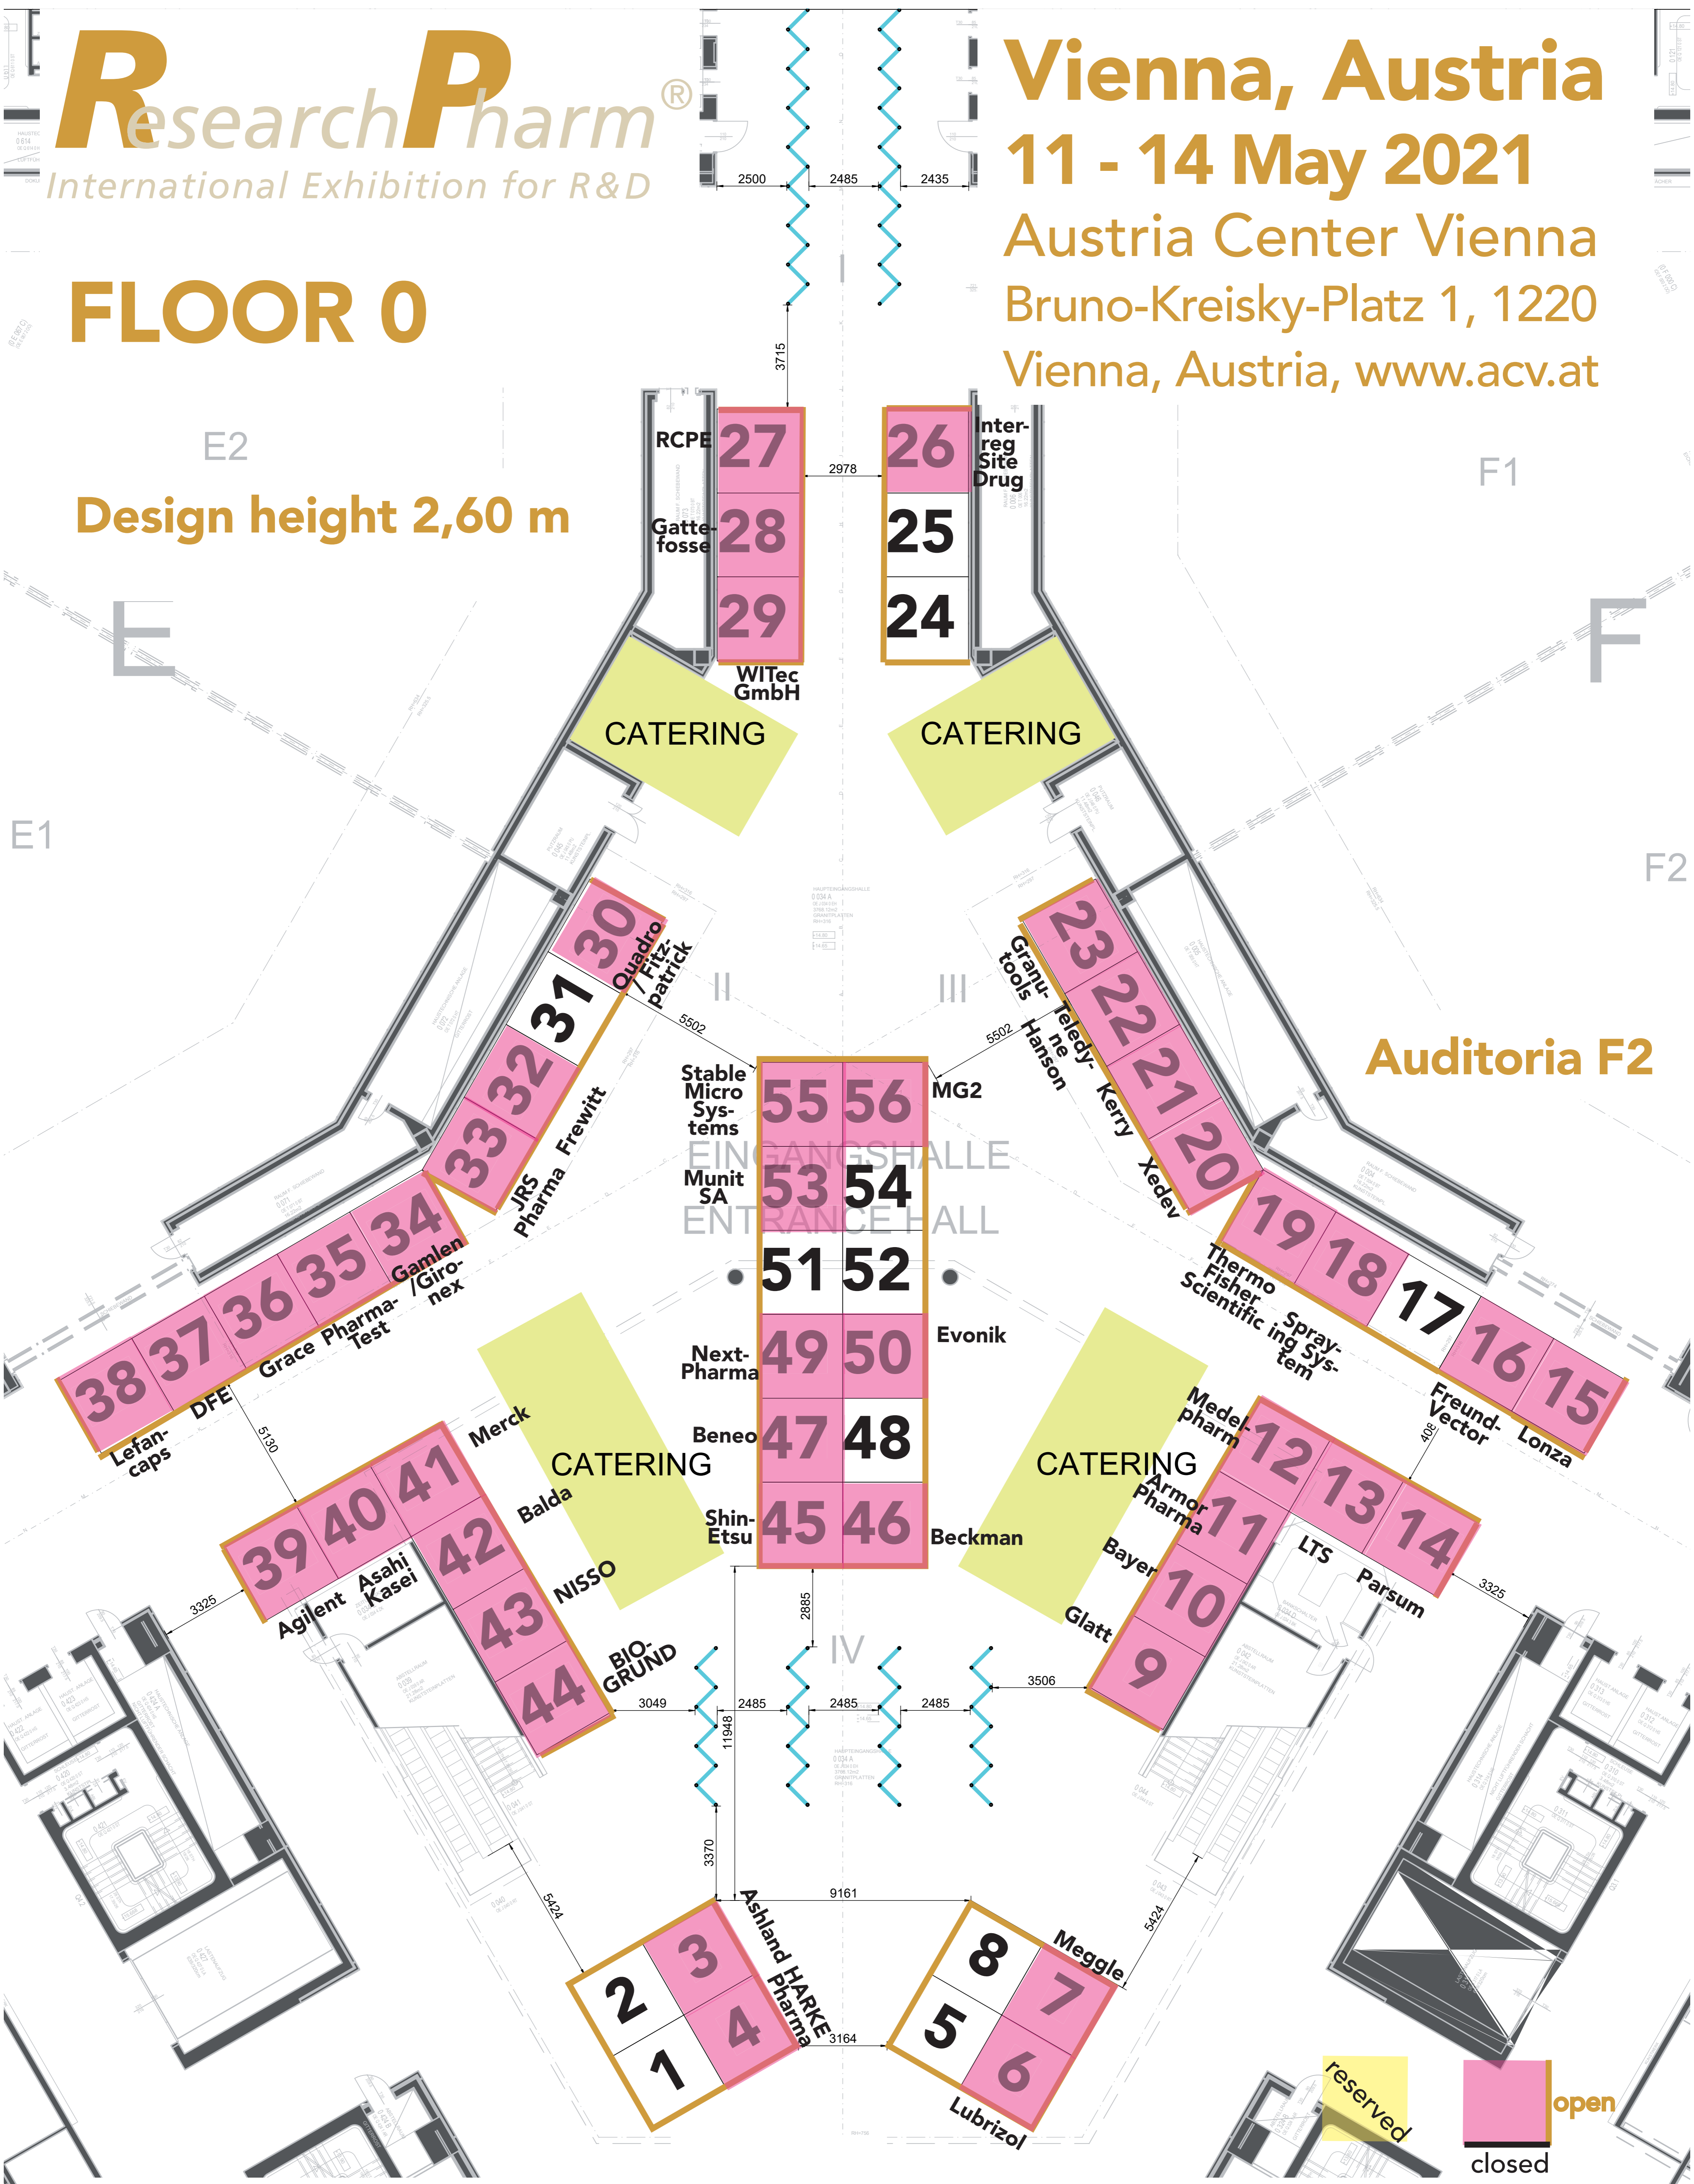

FLOOR 0

Design height 2,60 m

Floor 0
Floor 1

Auditoria F2
Auditoria N

Floor 1
Floor 2

Auditoria M
Plenary A